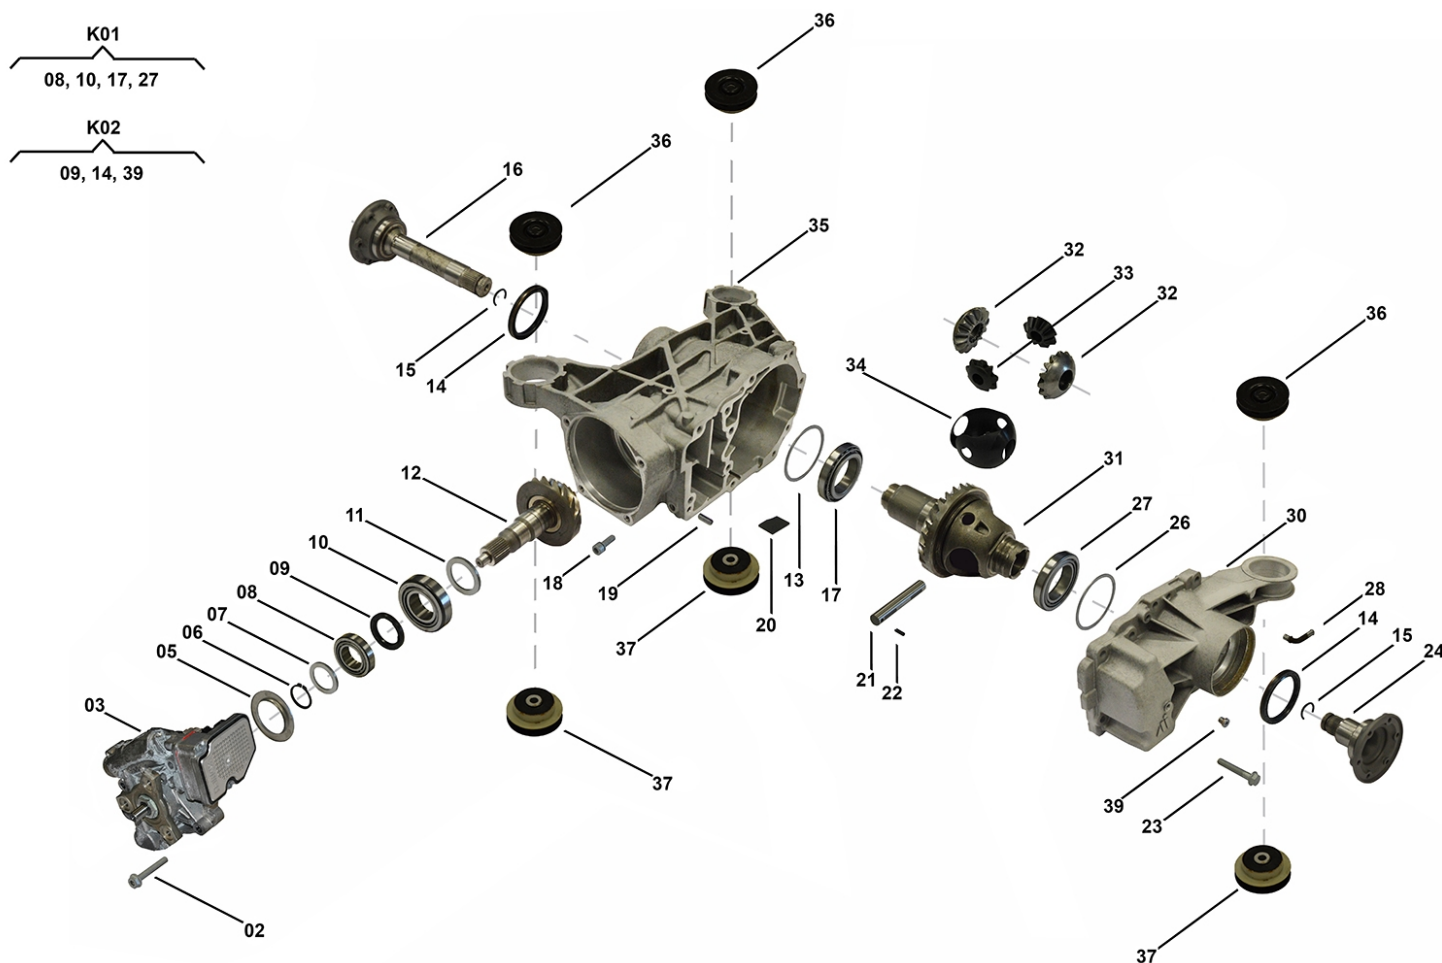

Rear Axle Drive HAA450

RD00040, RD00042, RD00043, N406 68 01, RD00061, RD00100

OEM No: 01Z525010D; 01Z525010J; 01Z525010K; 0AY525010L; 0AY525010N; 0BS525010G

Brands

Brand	Modelseries
VW	Passat; Sharan; Tiguan

List of parts

Pos	Part number	OEM no	Quantity	Product name	Info
'I01	RD00040	01Z525010D		OE References	01Z525010, 01Z525010F, 01Z525010D
'I02	RD00042	01Z525010J		OE References	01Z525010B, 01Z525010G, 01Z525010J
'I03	RD00043	01Z525010K		OE Reference	01Z525010C, 01Z525010H, 01Z525010K
'I04	N406 68 01	0AY525010L		OE References	0AY525010, 0AY525010B, 0AY525010C, 0AY525010D, 0AY525010L
'I05	RD00061	0BS525010G		OE References	0BS525010A, 0BS525010B, 0BS525010G

All rights reserved.

This publication may not be reproduced in any form, in whole or in part, without a written approval from JP (Automatic Transmissions) Ltd. Subject to change without notice!