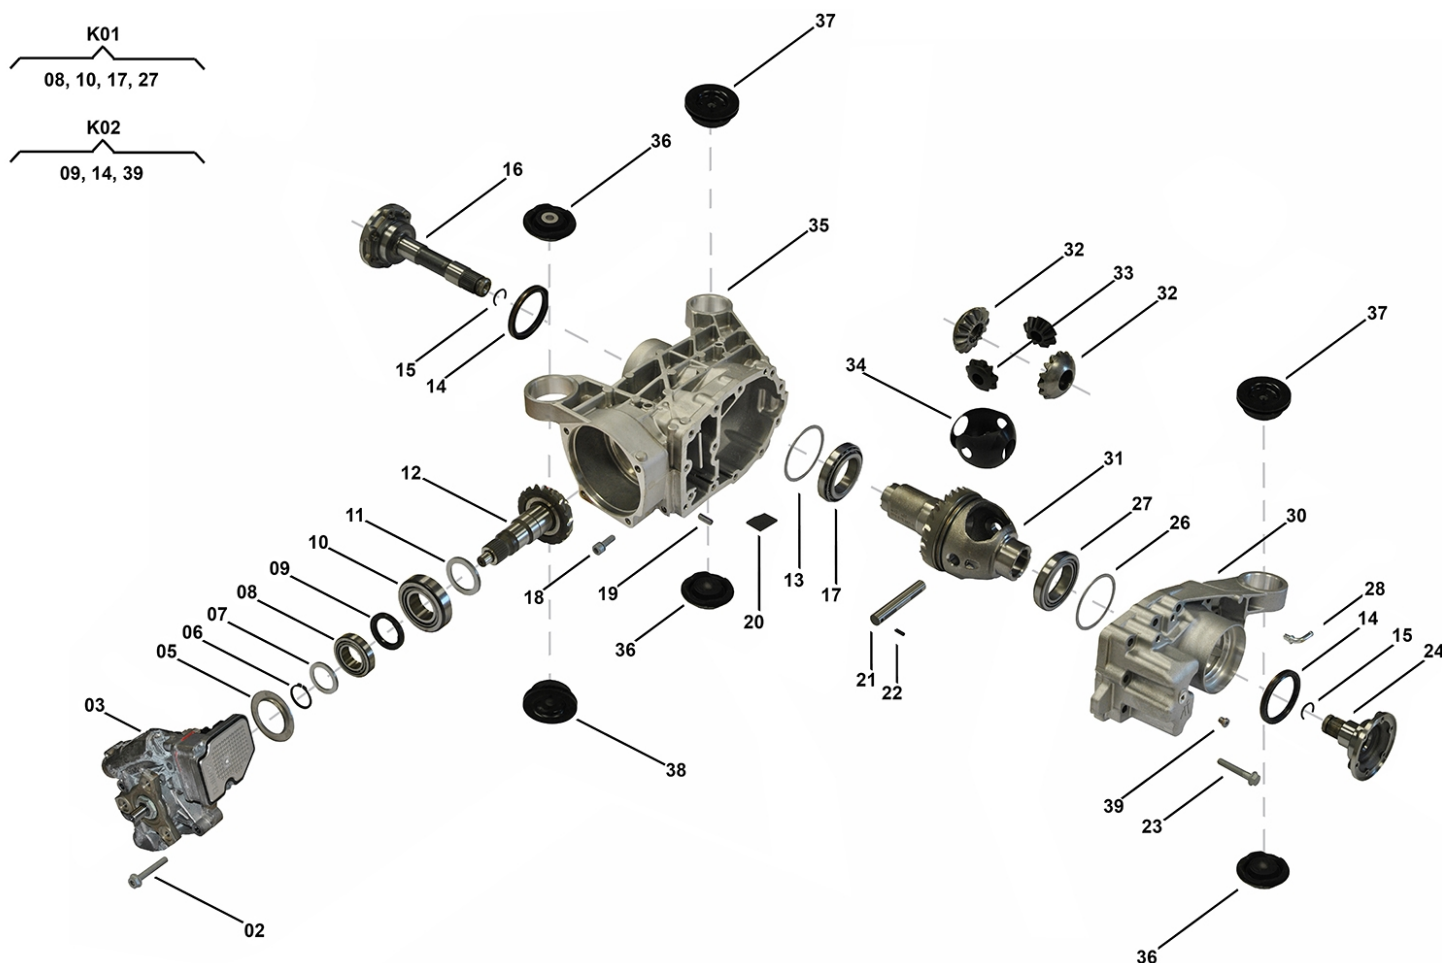

Rear Axle Drive HAA350+

RD00022, RD00023, N408 68 01

OEM No: 0AV525010K; 0AV525010L; 0BR525010G

Brands

Brand	Modelseries
VW	Golf; Passat

List of parts

Pos	Part number	OEM no	Quantity	Product name	Info
'I01	RD00022	0AV525010K		OE References	0AV525010, 0AV525010B, 0AV525010D, 0AV525010H, 0AV525010K
'I02	RD00023	0AV525010L		OE References	0AV525010A, 0AV525010C, 0AV525010E, 0AV525010L
'I03	N408 68 01	0BR525010G		OE References	0BR525010, 0BR525010B, 0BR525010G
'K01	N408 10 01		1 piece	Bearing Kit	Contains position 08, 10, 17, 27
'K02	SP01985		1 piece	Sealing Kit	Contains position 09, 14, 39

All rights reserved.
This publication may not be reproduced in any form, in whole or in part, without a written approval from JP (Automatic Transmissions) Ltd. Subject to change without notice!