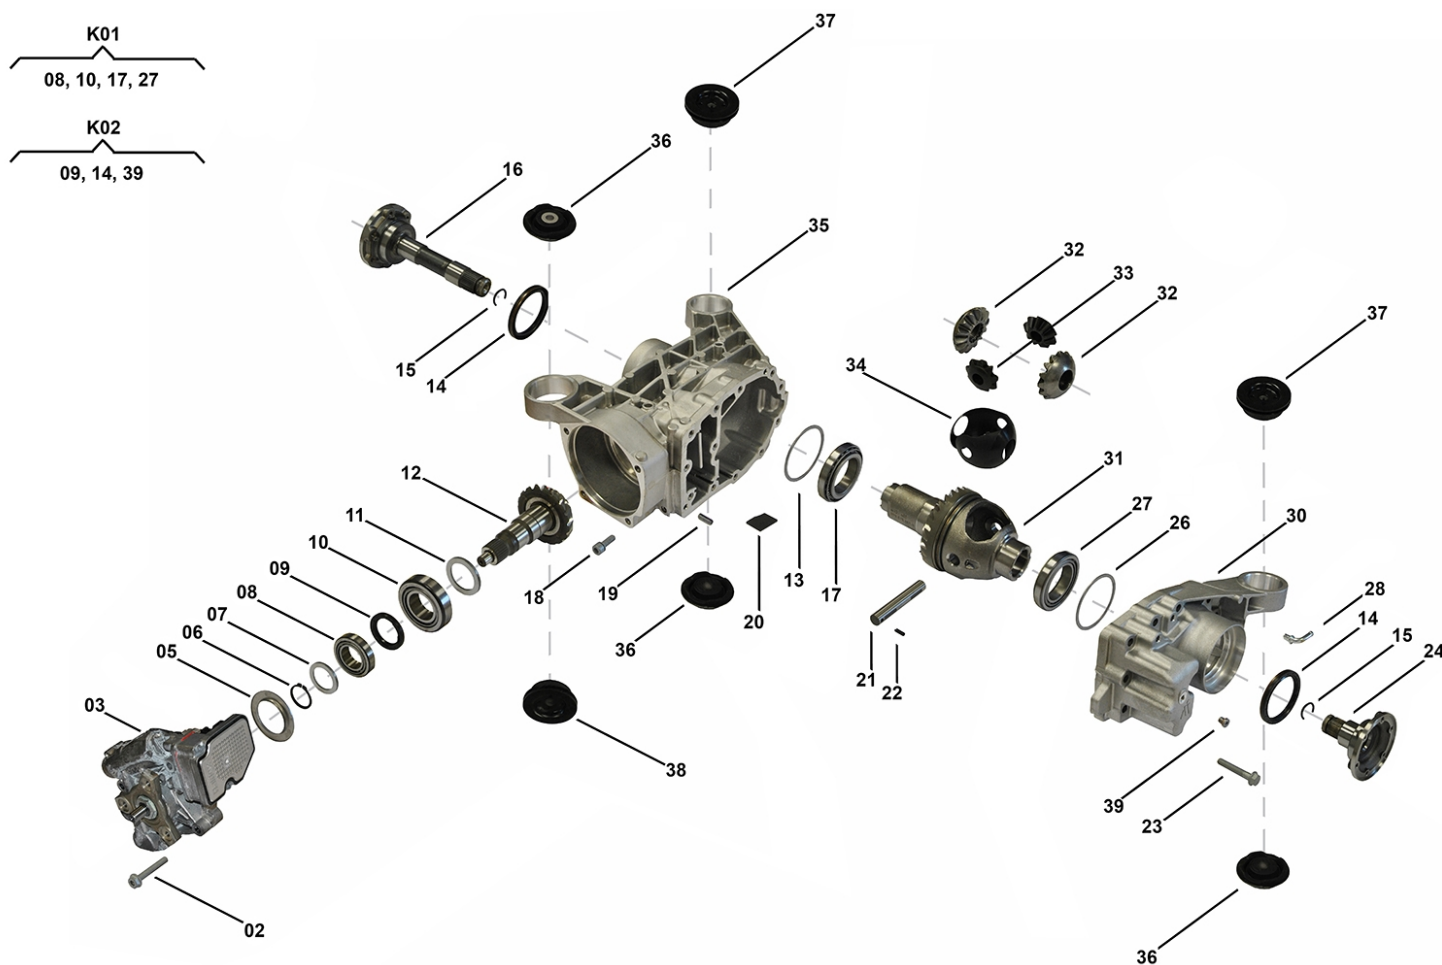

Rear Axle Drive HAA350+

RD00022, RD00023, RD00056, N408 68 01, RD00060

OEM No: 0AV525010K; 0AV525010L; 0AV525010M; 0BR525010G; 0BR525010H

Brands

Brand	Modelseries
Audi	A3; S3; TT

List of parts

Pos	Part number	OEM no	Quantity	Product name	Info
'I01	RD00022	0AV525010K		OE References	0AV525010, 0AV525010B, 0AV525010D, 0AV525010H, 0AV525010K
'I02	RD00023	0AV525010L		OE References	0AV525010A, 0AV525010C, 0AV525010E, 0AV525010L
'I03	RD00056	0AV525010M		OE References	0AV525010F, 0AV525010M
'I04	N408 68 01	0BR525010G		OE References	0BR525010, 0BR525010B, 0BR525010G
'I05	RD00060	0BR525010H		OE References	0BR525010A, 0BR525010C, 0BR525010H