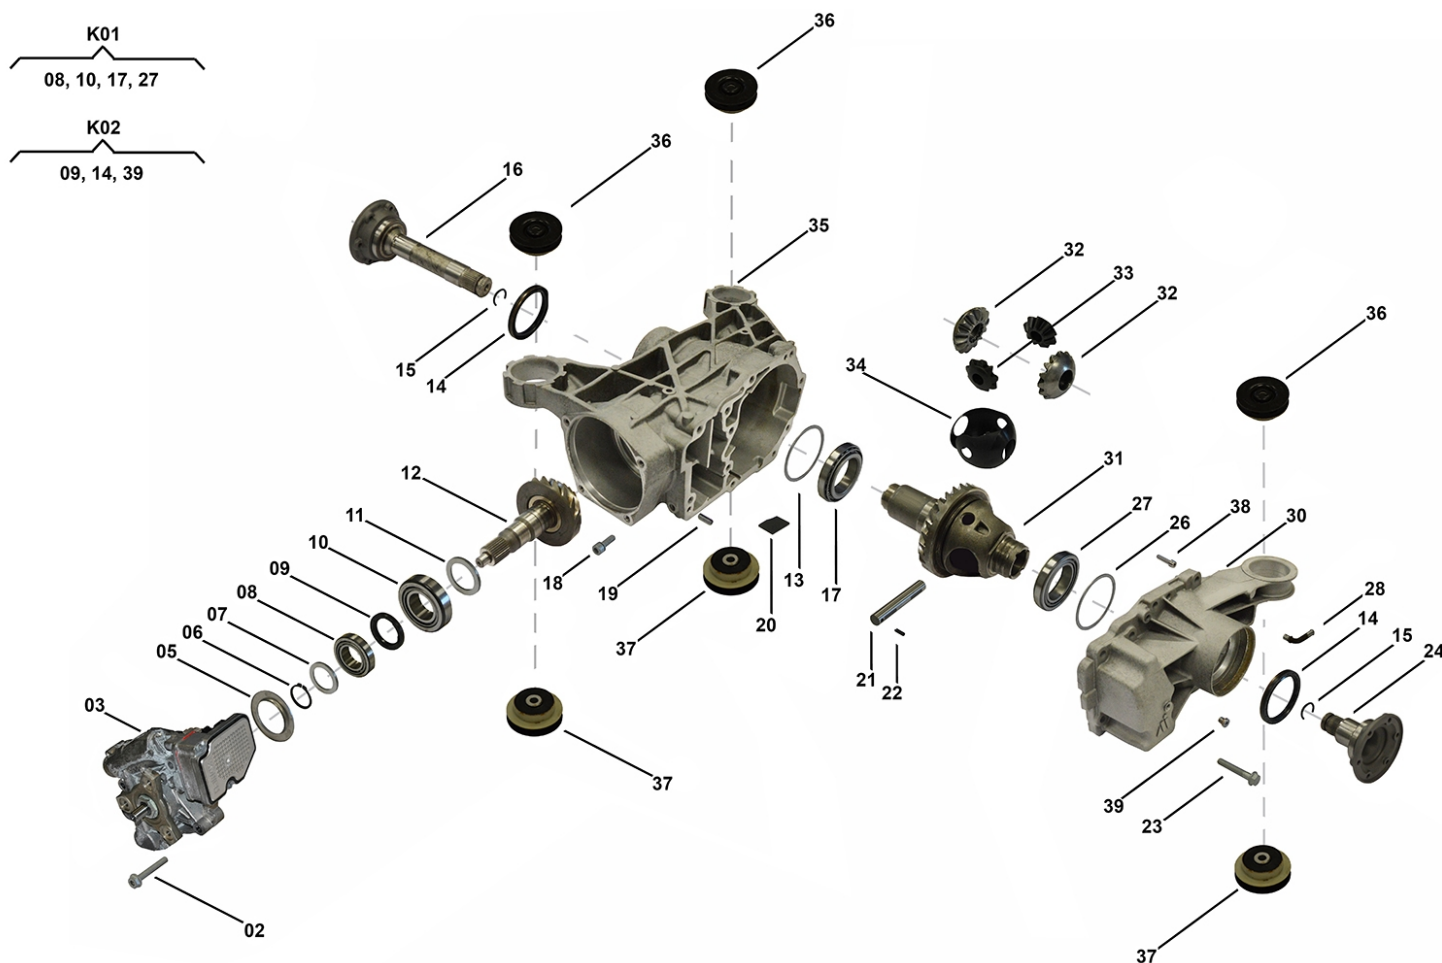

Rear Axle Drive HAA450

RD00007, RD00061, RD00074, RD00099

OEM No: 0BS525010G; 0BS525010H; 0BS525010K; 0BY525010B

Brands

Brand	Modelseries
Audi	Q3; TT

List of parts

Pos	Part number	OEM no	Quantity	Product name	Info
'I01	RD00007	0BY525010B		OE References	0BY525010, 0BY525010A, 0BY525010B
'I02	RD00061	0BS525010G		OE References	0BS525010A, 0BS525010B, 0BS525010G
'I03	RD00074	0BS525010H		OE References	0BS525010C, 0BS525010H
'I04	RD00099	0BS525010K		OE References	0BS525010J, 0BS525010K
'K01	N408 10 01		1 piece	Bearing Kit	Contains position 08, 10, 17, 27
'K02	SP01985		1 piece	Sealing Kit	Contains position 09, 14, 39