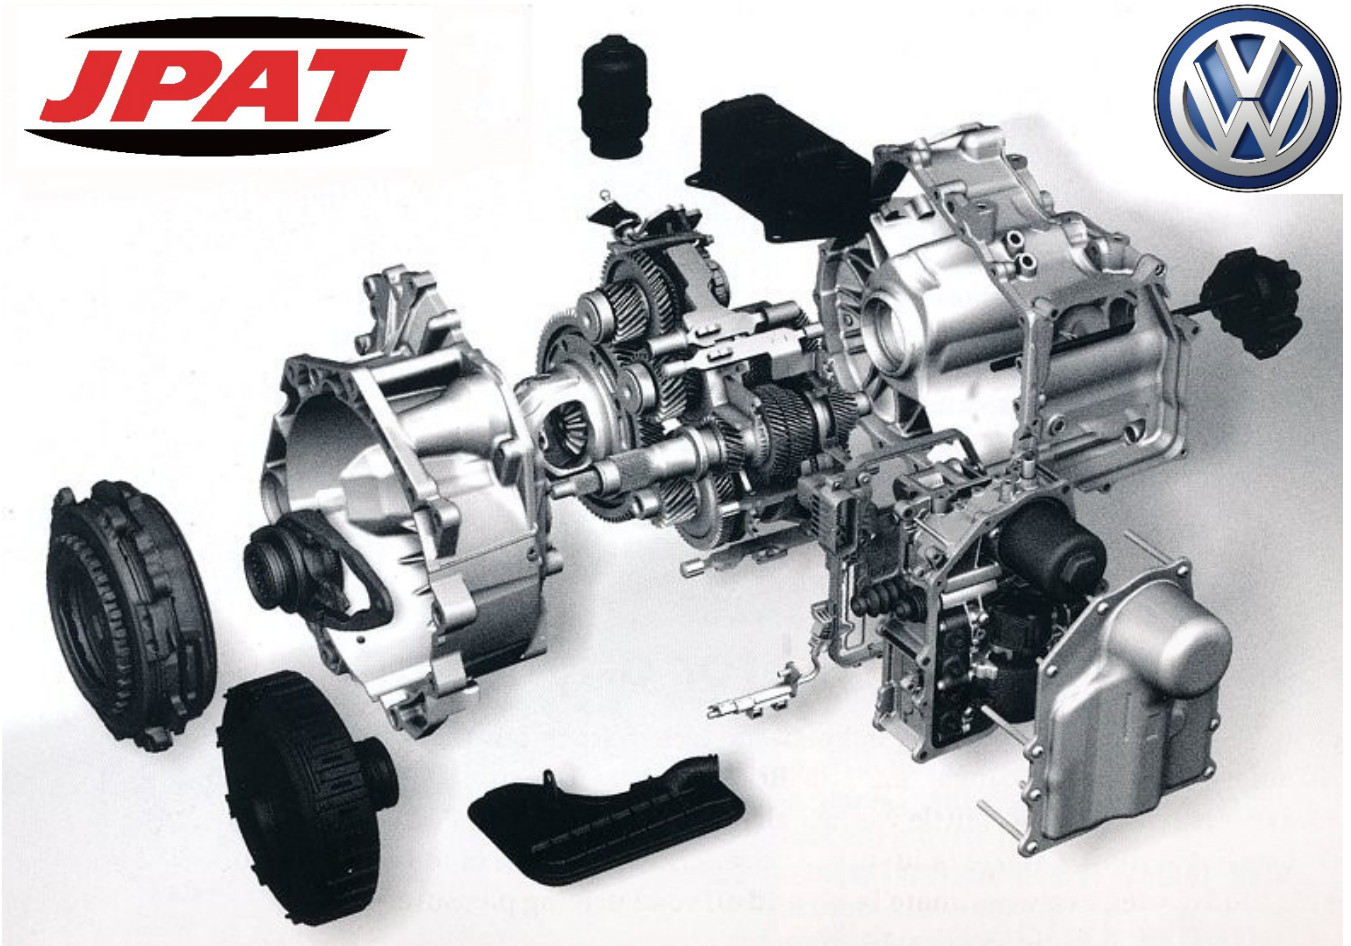

DSG/02E/0AM/0B5/0BH/0BT PARTS

...Now in stock...

JPAT

Parts available: Mechatronics. Twin clutch assembly. Dual mass flywheel. Pick up sensors (set of 3). Input speed & temp sensors. Overhaul kits, clutch plates, pistons, filters: internal & external, seals etc...